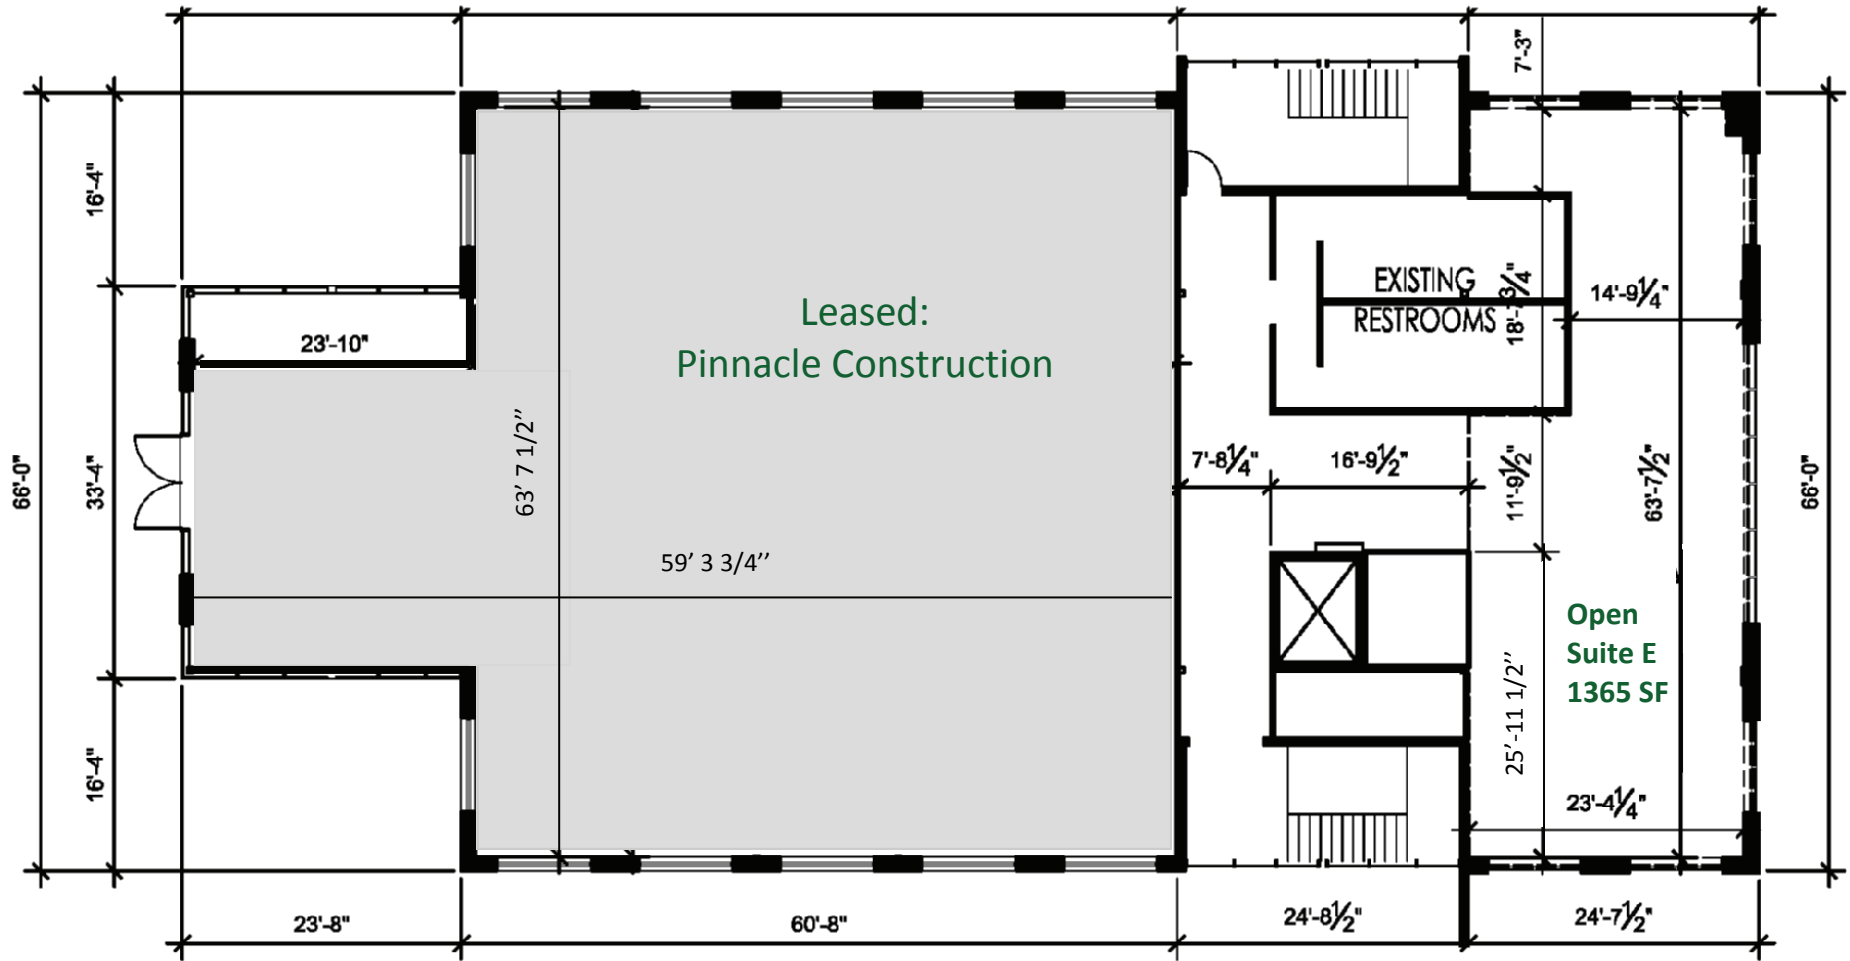

COMMERCE PARK

BY DEWAAY

Commerce Park V: Second Level

- 13001 University Avenue, Clive, IA 50325
- commercialleasing@dewaay.net
- 1-515-224-9861
- 1-800-722-9861