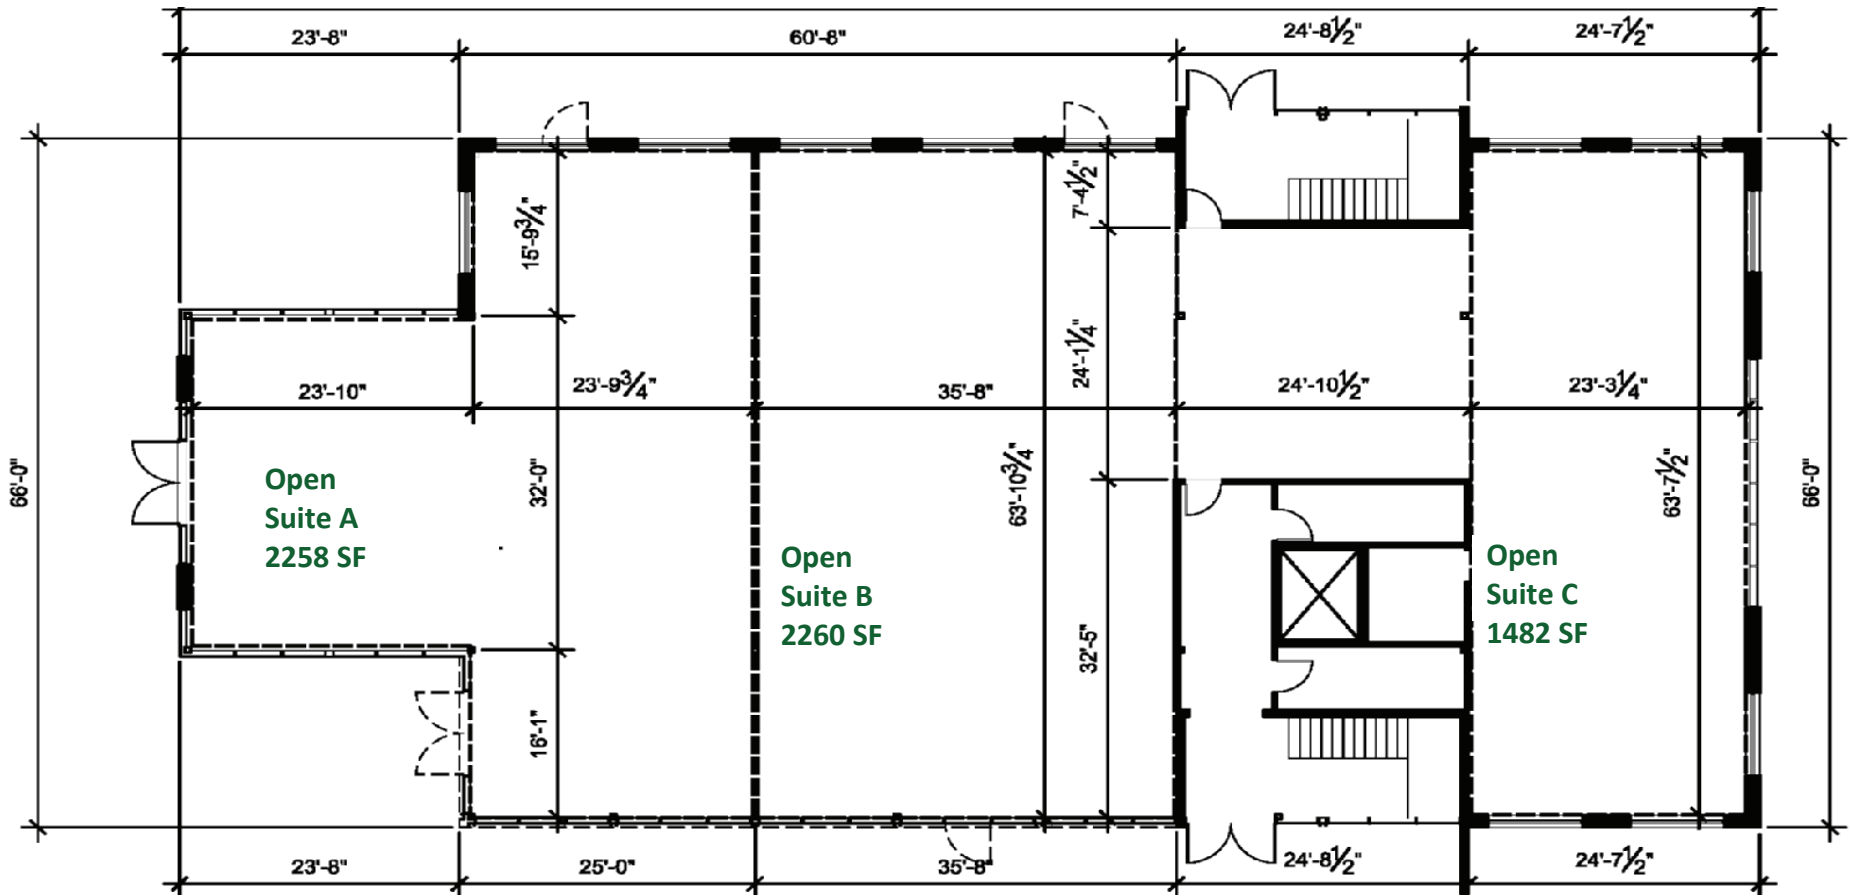

COMMERCE PARK

BY DEWAAY

Commerce Park V : First Level

- 13001 University Avenue, Clive, IA 50325
- 1-515-224-9861
- commercialleasing@dewaay.net
- 1-800-722-9861